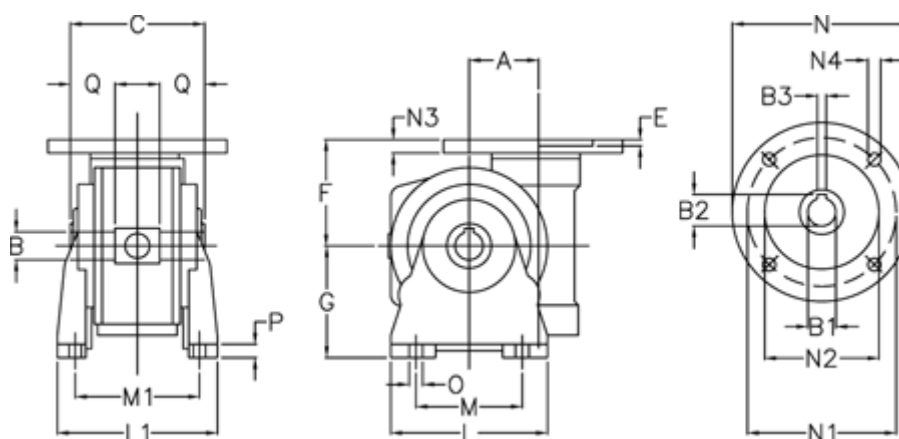

Article number: 3902210020360

Description: Worm gear
VF 210-V-20-180B5, without lubrication

Measures

A	= 210	G	= 335	N3	= 22
B	= 90 H7	L	= 440	N4	= 18
B1 E7	= 48	L1	= 320	O	= 26
B2	= 51.8	M	= 340	P	= 25
B3 H9	= 14	M1	= 265	Q	= 85
C	= 260	N	= 350		
E	= 8	N1	= 300		
F	= 460	N2	= 250		